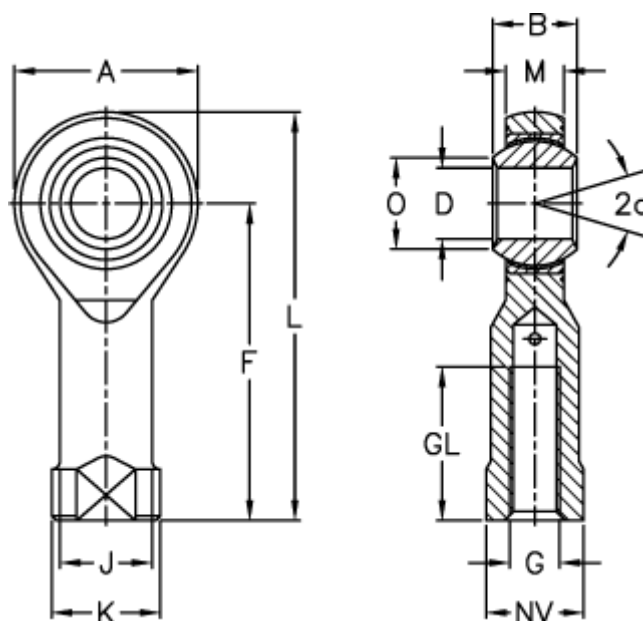

Article number: 543015121

Description: LDK Rod end SPHS 12EC
Stainless Steel

Measures

A	= 30	J	= 17.5
a (degrees)	= 13	K	= 22
B	= 16	L	= 65
D	= 12	M	= 12.00
Dynamic load C (kN)	= 14.0	NV	= 19
F	= 50	O	= 15.4
g	= M12	Static load C0 (kN)	= 26.7
GL	= 24	Weight (g)	= 107